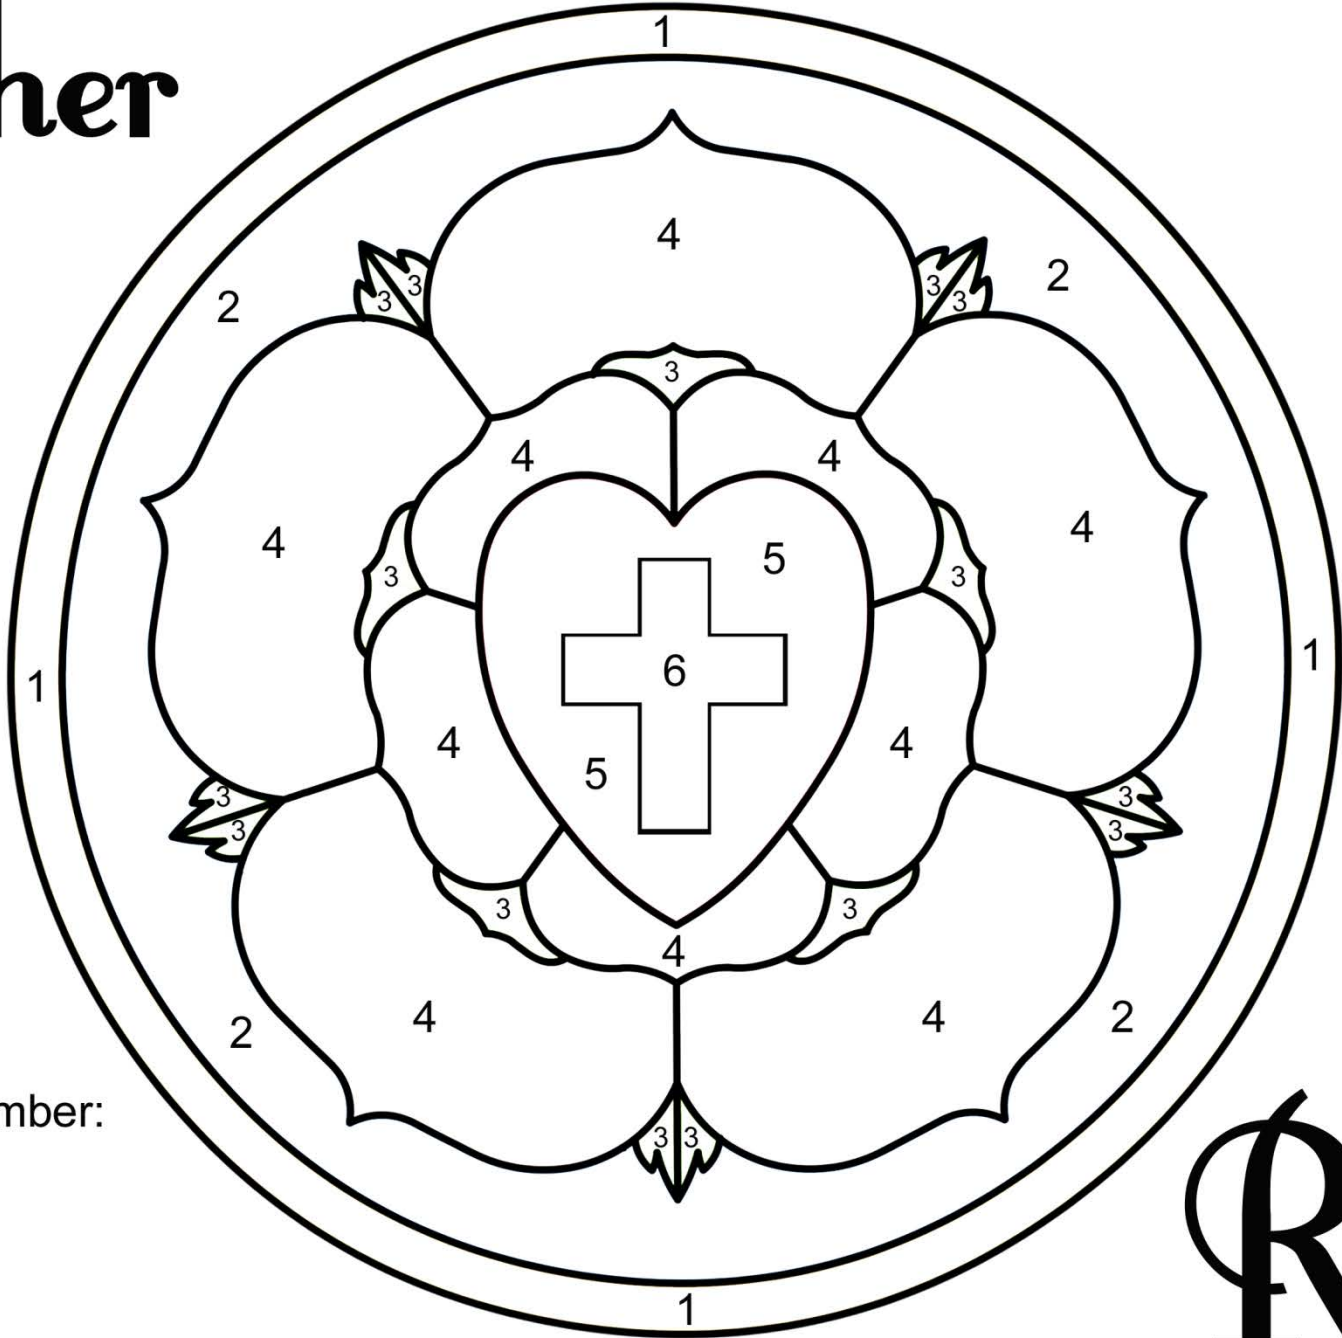

# Luther

Color By Number:

- 1: Yellow
- 2: Blue
- 3: Green
- 4: White
- 5: Red
- 6: Black

# Rose